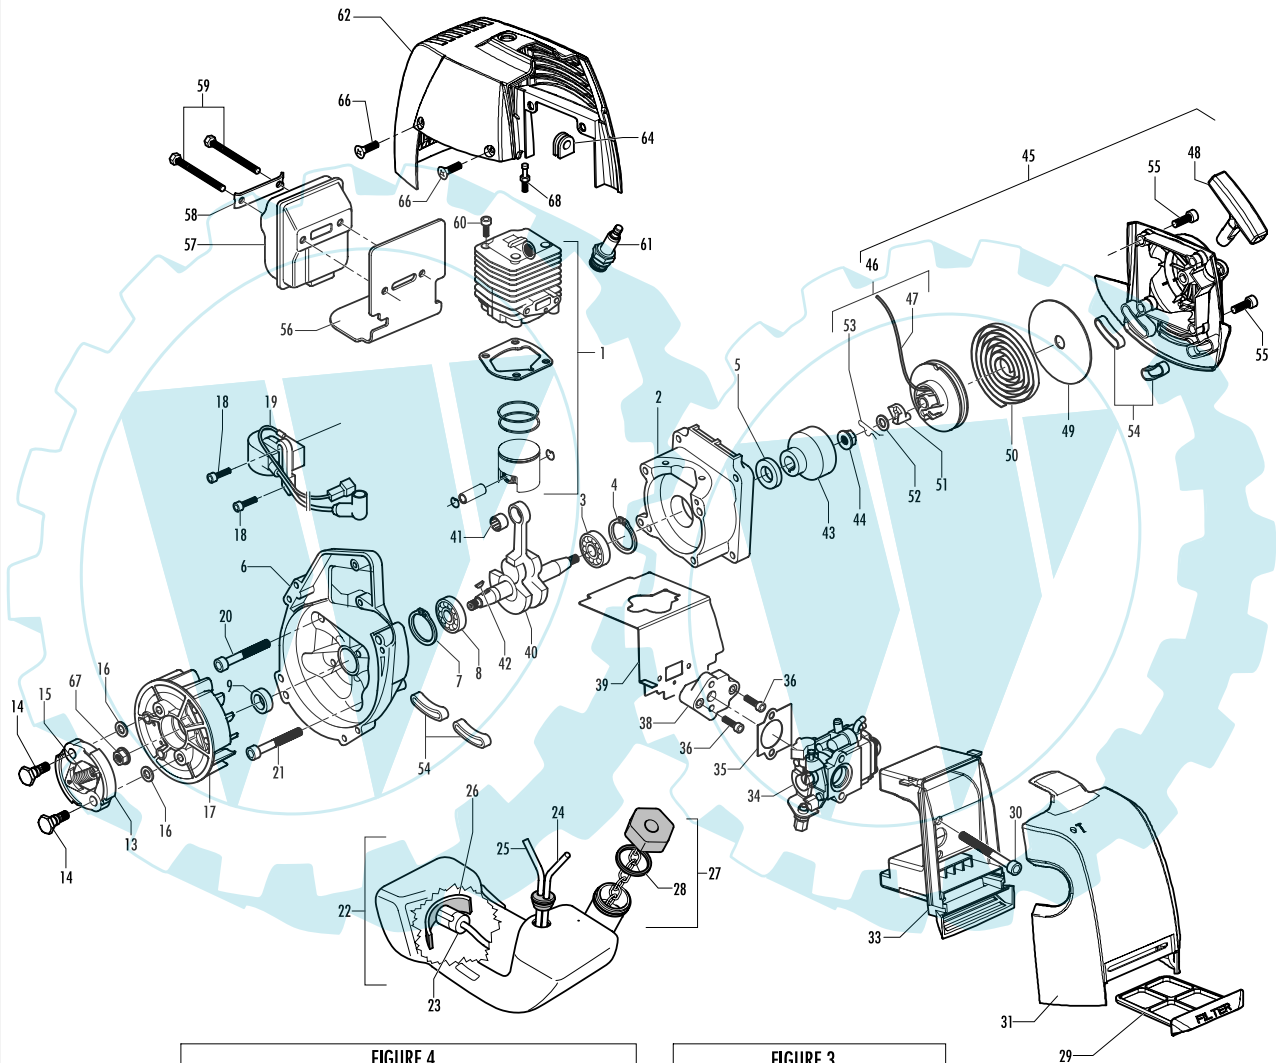

brand	MCCULLOCH

date	MAR/03	SHEET 1/4

Model	Prefix
ELITE 4330X PRO B.BOX	01

Product number
953900476

FIGURE 1