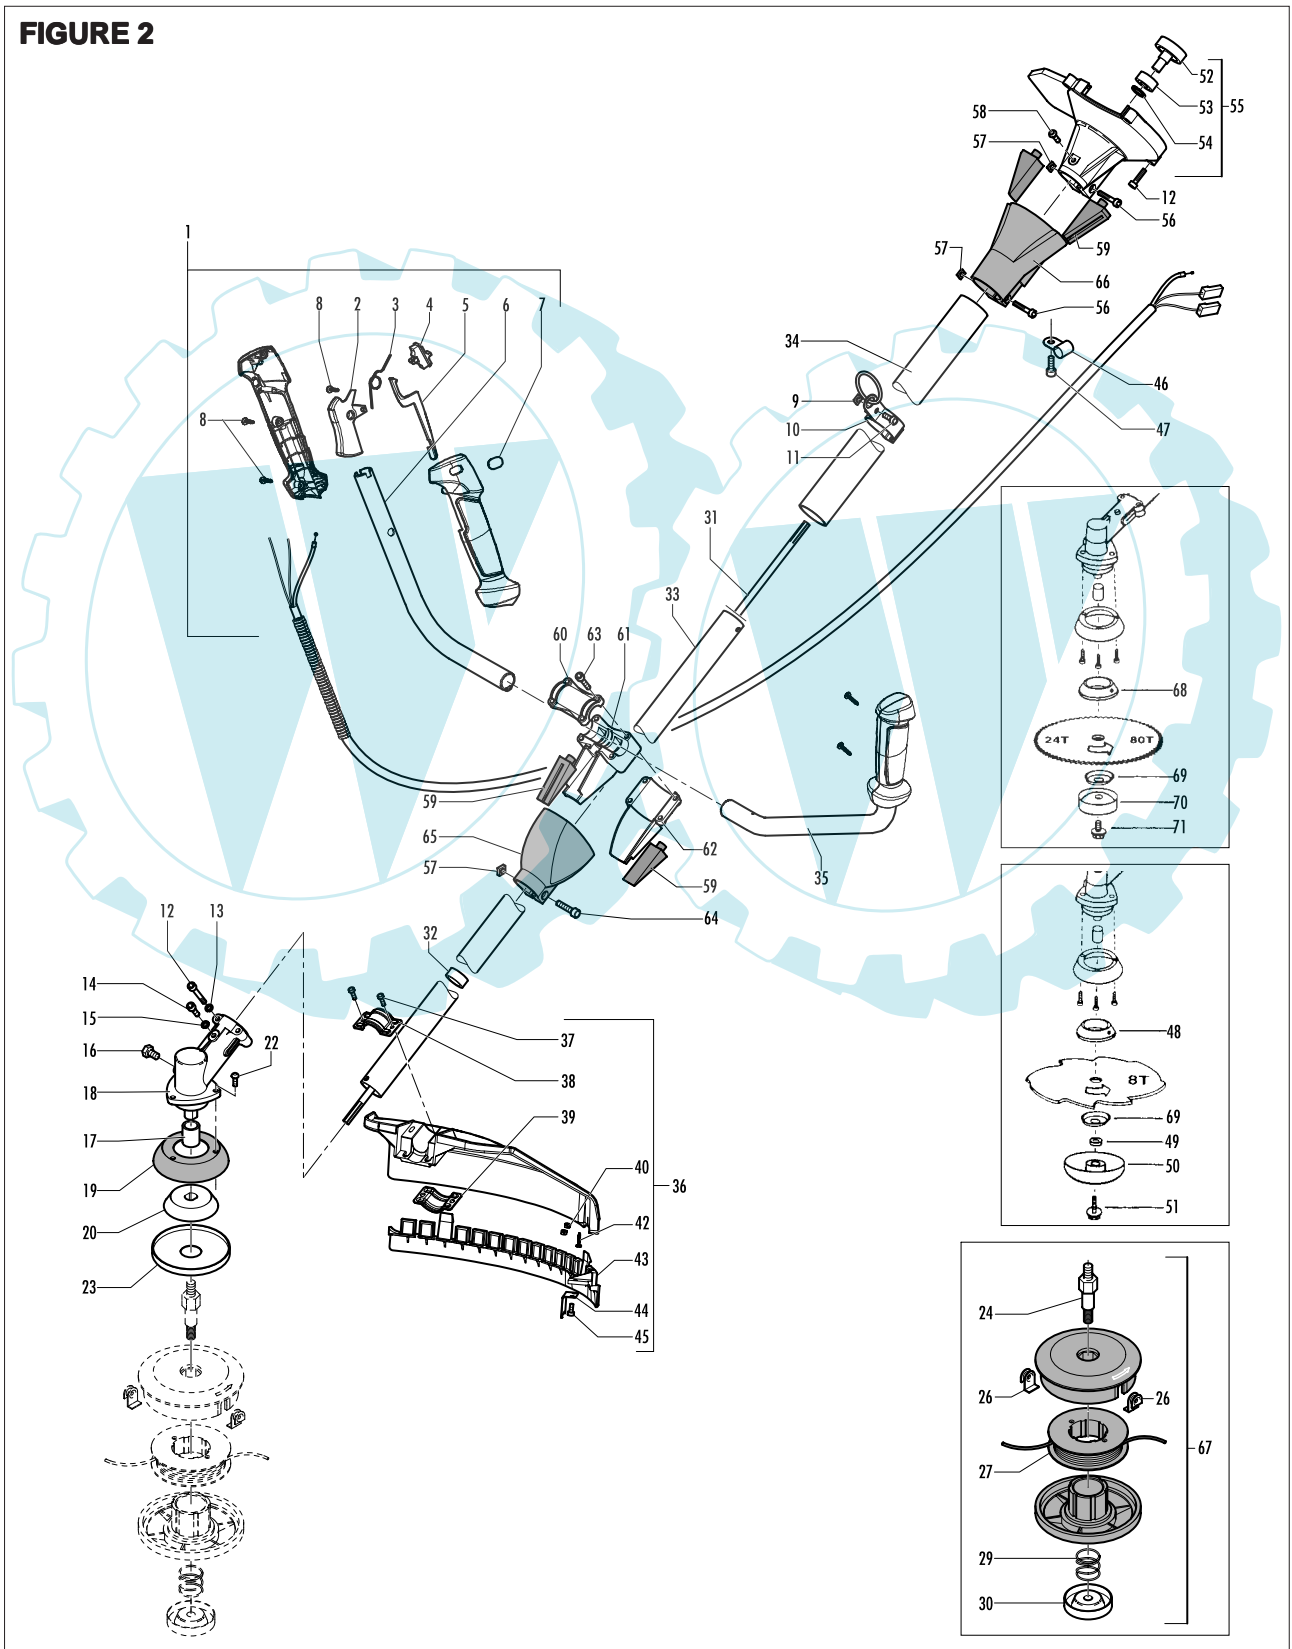

brand	MCCULLOCH

date	MAR/03	SHEET 3/4

Model	Prefix
ELITE 4330X PRO B.BOX	01

Product number
953900476

FIGURE 2