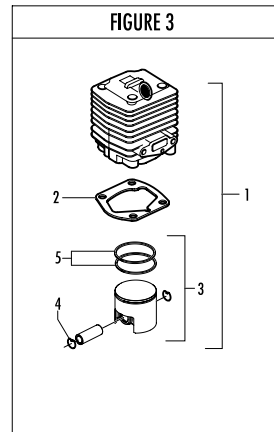

brand	MCCULLOCH

date	MAR/03	SHEET 1/4

Model	Prefix
ELITE 4330X PRO B.BOX	01

Product number
953900476

FIGURE 1