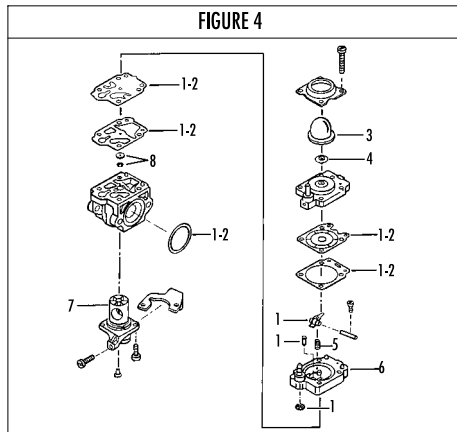

brand	MCCULLOCH

date	MAR/03	SHEET 1/4

Model	Prefix
ELITE 4330X PRO B.BOX	01

Product number
953900476

FIGURE 1